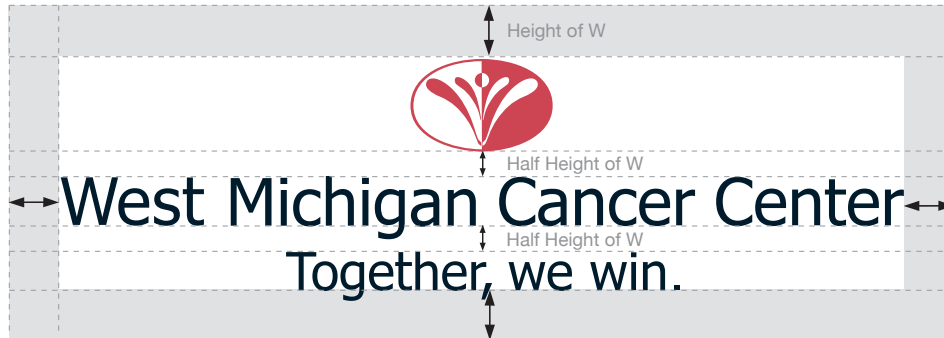

Corporate Identity Standards

— corporate logo "bug"

West Michigan Cancer Center

— corporate name

Together, we win.

— corporate tagline

Gray area = area of isolation

Pantone Colors - Coated

Blue = PMS 546
Red = PMS 703

Process CMYK Colors - Coated

Blue = 100, 40, 32, 83
Red = 4, 86, 43, 13

Logo Font = Tahoma
Copy Font = Helvetica Neue

West Michigan Cancer Center  Together, we win.

200 North Park Street Kalamazoo, MI 49007-3731 | Phone 269.382.2500 | www.WMCC.org

Horizontal format with address line - Black

West Michigan Cancer Center  Together, we win.

Horizontal format - Spot color